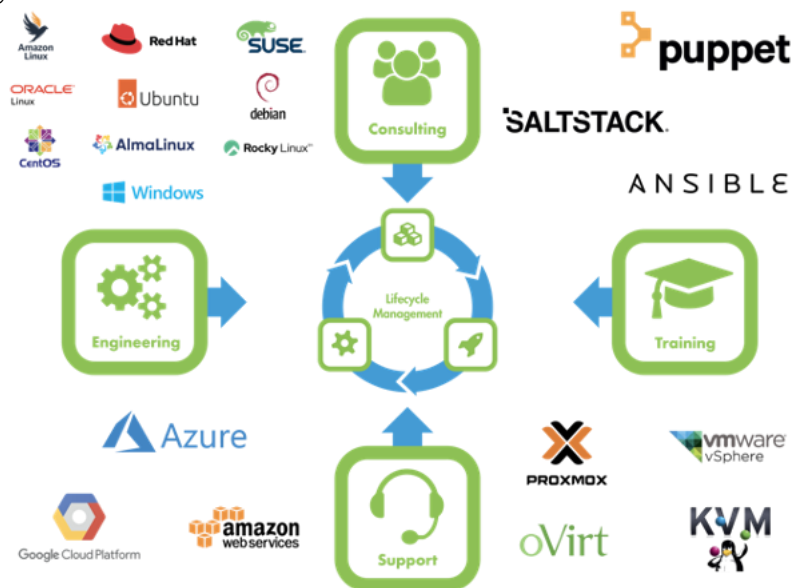

What are the advantages of orcharhino?

- Reduced administration costs
- Error prevention through automation
- Simple and clear system settings
- Significantly faster development of new solutions (time to market)
- More system stability and security

Why orcharhino?

- Enterprise solution
- Manufacturer independence
- Consulting and engineering
- Training and support
- High flexibility

What is the next step?

We will fulfill your wishes regarding your technical requirements, and we will get in touch with you within 24 hours—that way, you can start planning at an early stage. Leave it to us, and we will prepare the perfect start with orcharhino for you.

Trust is good—references are better!

Parking 15
85748 Garching

Tel.: +49 89 4523538-0
Fax: +49 89 4523538-290

orcharhino.com
sales@orcharhino.com