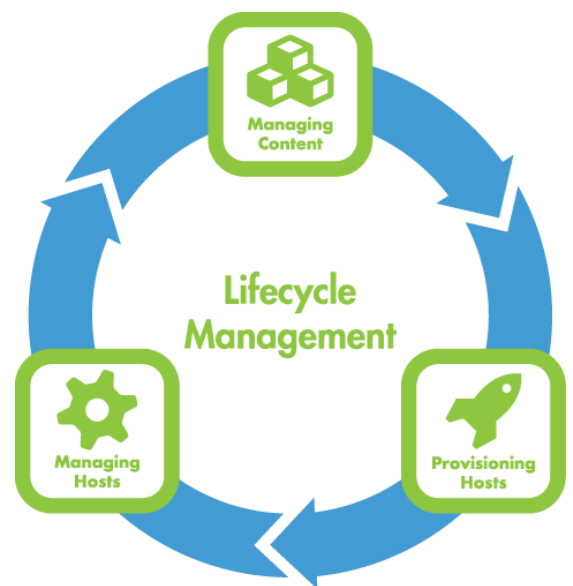

Management

Manage hundreds or even thousands of systems with one interface as if it were just one system

Deployment

Create new systems with just one mouse click or an API call—as a virtual machine, on bare-metal servers, or in the cloud

Configuration

Automate the configuration of your managed hosts: roll out changes, analyze deviations, and fix them with just one click

Software Release

Manage software in multiple levels from development to production, and automate security fixes and updates using Errata

Reporting

Keep track of current patch levels as well as system security and track changes

"An orcharhino subscription means access to the tested releases and updates, to the connection of Linux hosts and the support portal!"
- Mark Hlawatschek, CEO, ATIX AG